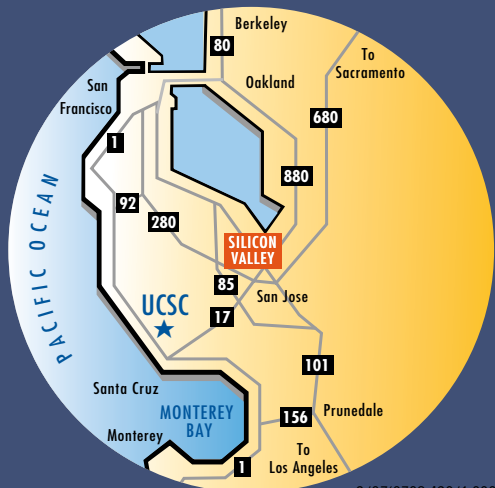

On the Web: www.ce.ucsc.edu

UC Santa Cruz is the University of California campus serving Silicon Valley: The campus is located off Highway 1 on the Central Coast of California 75 miles south of San Francisco, 350 miles north of Los Angeles, and 30 miles southwest of San Jose.