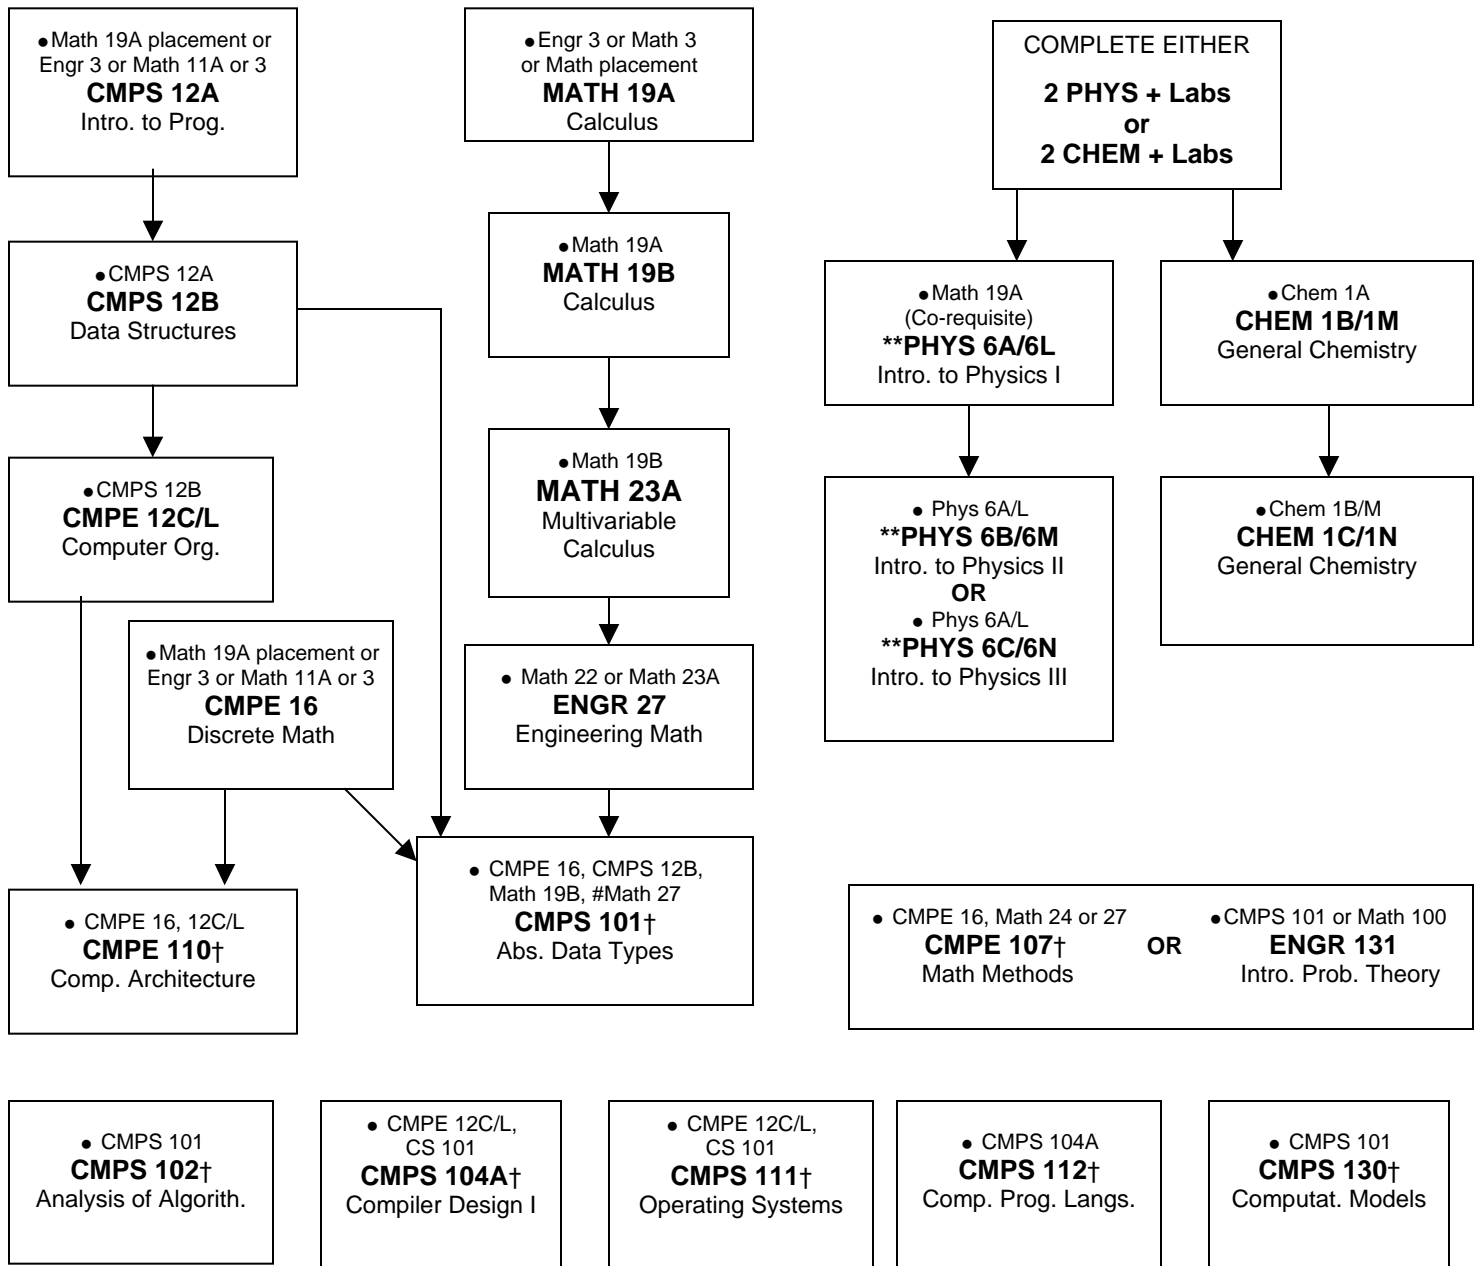

Baskin School of Engineering COMPUTER SCIENCE BS CURRICULUM CHART 2002-2003

Select 4 CMPE/CMPS electives from the Theory and Practice course lists. At most, only one elective may be substituted by an upper-division Math course from the Theory course list.

Upper Division CMPE/CMPS _____	Upper Division CMPE/CMPS _____	Upper Division CMPE/CMPS _____	Upper Division CMPE/CMPS _____
---	---	---	---

• = Course Prerequisite † = Comp Exam Course
 ** = Physics 5 series (intended for Physics majors) can be substituted # = or any math course numbering in the 20s

Theory List

CMPS 102 †
CMPS 130 †
CMPS 132 †
CMPE 107 †
CMPE 108
CMPE 153
CMPE 154
CMPE 177
ENGR 131
ENGR 146
ENGR 147
ENGR 156
MATH 115
MATH 117
MATH 126
MATH 146
MATH 148

Practice List

CMPS 104A †	CMPE 100/L †
CMPS 104B †	CMPE 110 †
CMPS 105	CMPE 113
CMPS 109 (as of '00-'01)	CMPE 117
CMPS 111 †	CMPE 121/L †
CMPS 112 †	CMPE 123/L
CMPS 115 †	CMPE 126/L
CMPS 116	CMPE 150
CMPS 129	CMPE 152
CMPS 140 †	CMPE 155
CMPS 160 †	
CMPS 161	
CMPS 180 †	
CMPS 190X	
CMPS 204	