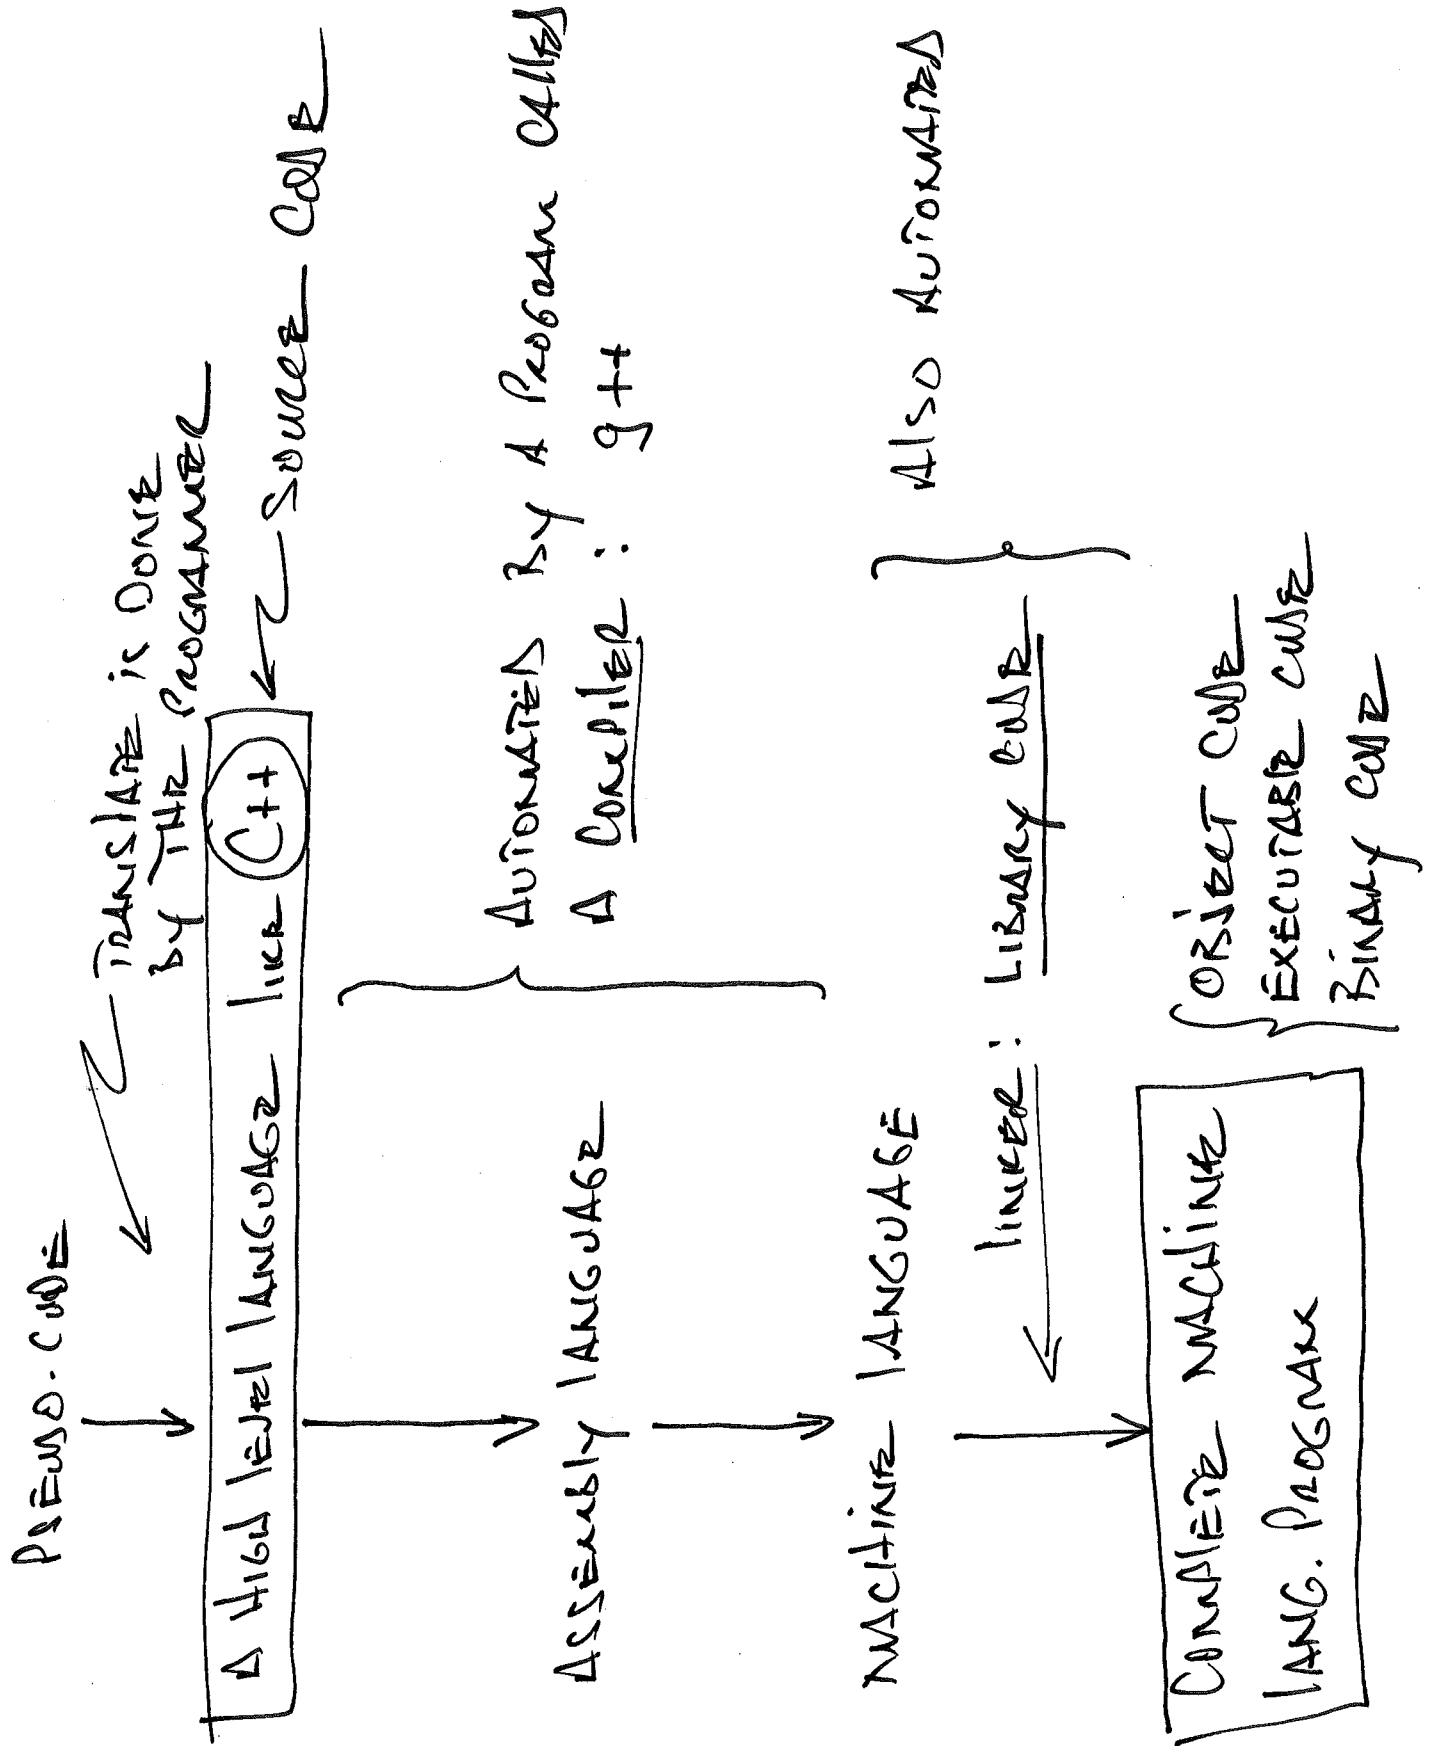

CHAP 8: C++ PROGRAMMING LANGUAGE

'HIGH LEVEL' LANGUAGES
C++/C/JAVA/PYTHON/...

DETAILED

MACHINE LANGUAGE

ASSEMBLY

LANGUAGE — ABSTRACTNESS

CONTINUUM

TO RUN A PROGRAM IN UNIX, TYPE NAME OF THE EXECUTABLE FILE.

% circle
OR % prog arguments
OPTIONS

UNIX ENVIRONMENT :

POSSIBLE SHELLS:
 csh ← DEFAULT
 tcsh
 bash
 ksh
 sh

← CURSOR LINE EDITING
 ARROW KEYS